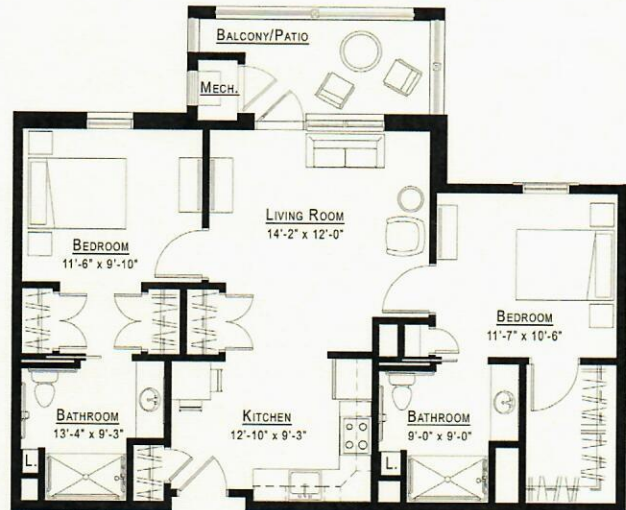

Two-bedroom Luxury Suite

330-896-0400

4020 Brier Creek Parkway
Green/Uniontown, Ohio 44685

*Prices subject to change during construction and/or completion process. All suites are on a month-to-month agreement and require a 30-day written notice to vacate. All room sizes shown are approximate and subject to change without notification. Furniture layouts are shown for illustrative purposes only.

briercreekcommunity.com