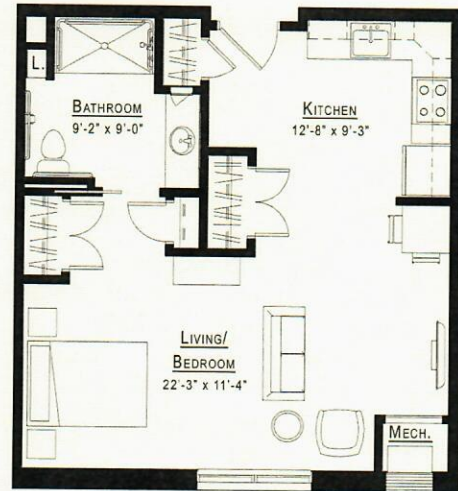

Luxury Studio Suite