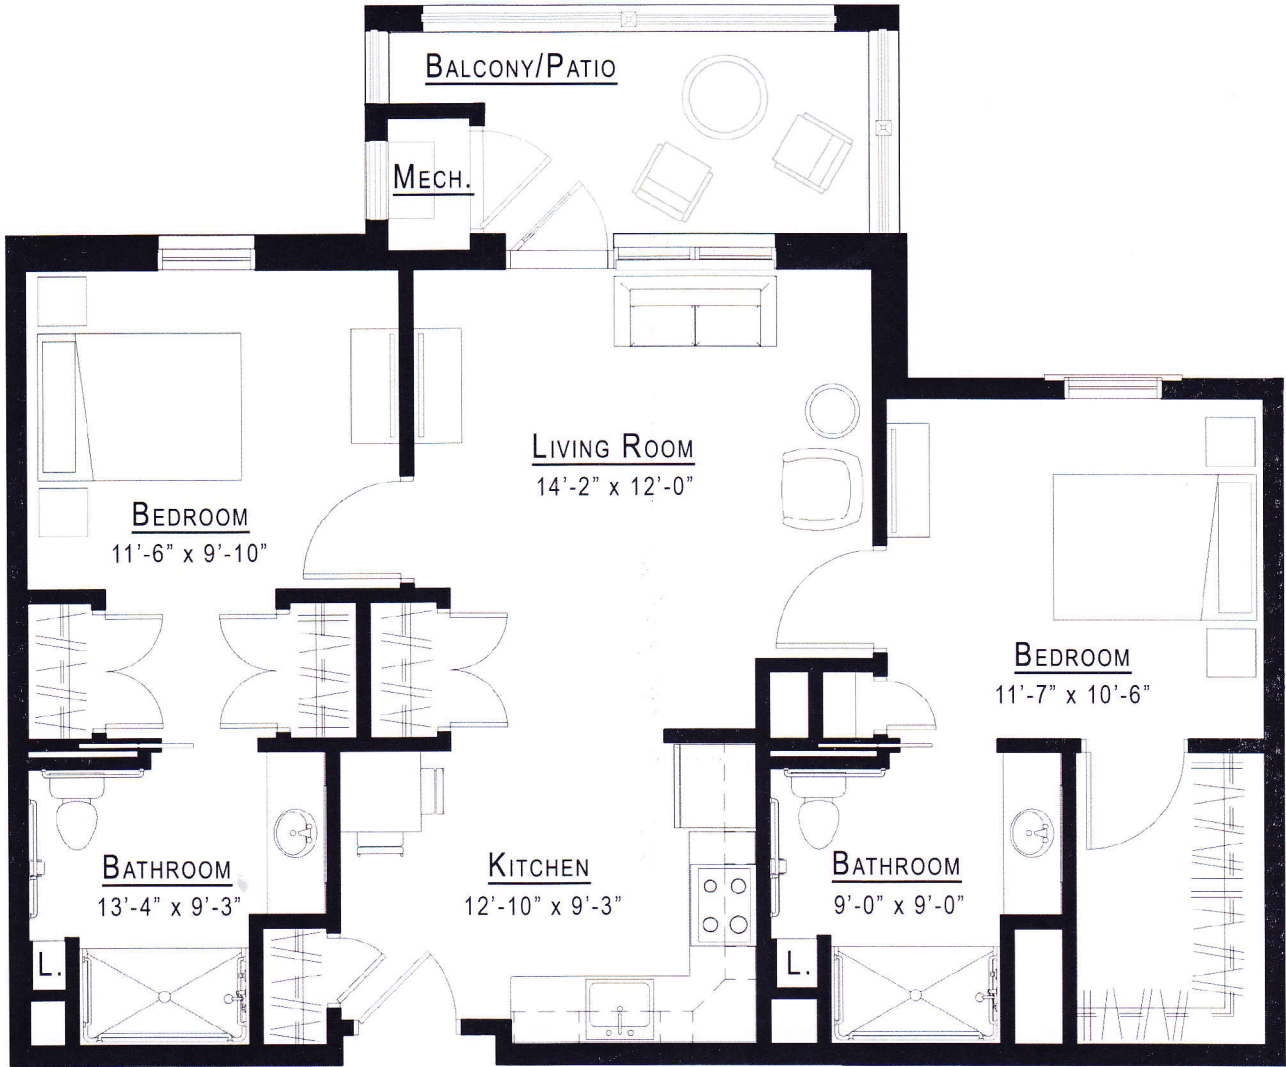

One Bedroom Suite

542 SF

GRAPHIC SCALE

Disclaimer: All room sizes shown are approximate and subject to change without notification. Furniture layouts are shown for illustrative purposes only.

Two Bedroom Suite

856 SF

GRAPHIC SCALE

Disclaimer: All room sizes shown are approximate and subject to change without notification. Furniture layouts are shown for illustrative purposes only.

Studio Suite

527 SF

GRAPHIC SCALE

Disclaimer: All room sizes shown are approximate and subject to change without notification. Furniture layouts are shown for illustrative purposes only.