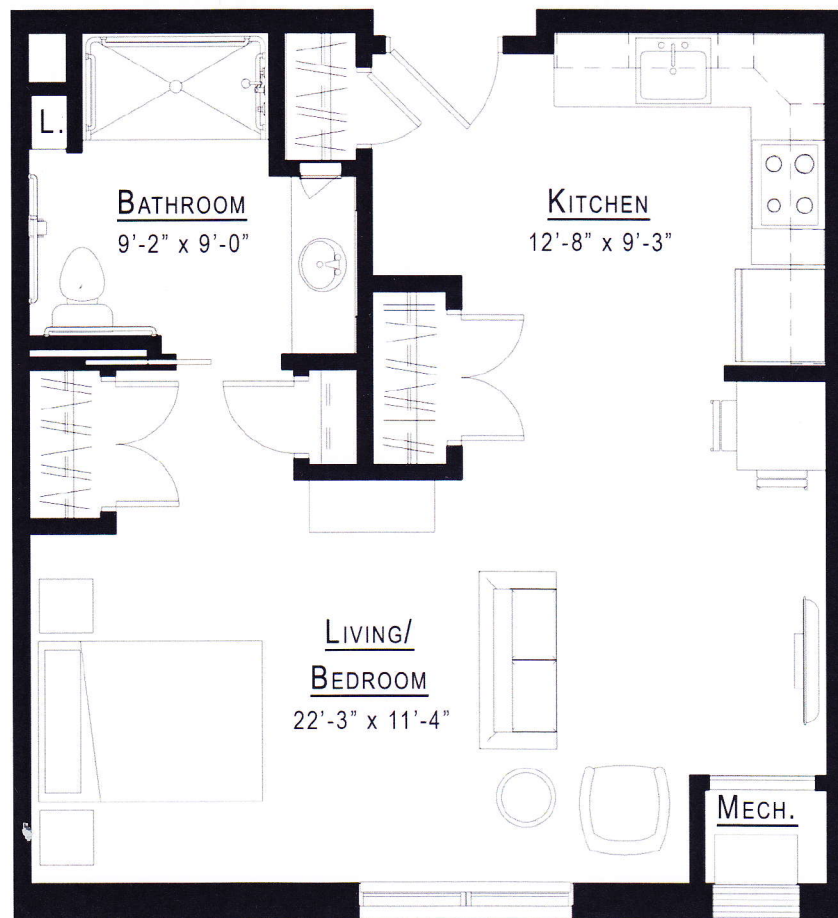

One Bedroom Suite

542 SF

GRAPHIC SCALE

Disclaimer: All room sizes shown are approximate and subject to change without notification. Furniture layouts are shown for illustrative purposes only.

Two Bedroom Suite

856 SF

GRAPHIC SCALE

Disclaimer: All room sizes shown are approximate and subject to change without notification. Furniture layouts are shown for illustrative purposes only.

Studio Suite

527 SF

GRAPHIC SCALE

Disclaimer: All room sizes shown are approximate and subject to change without notification. Furniture layouts are shown for illustrative purposes only.