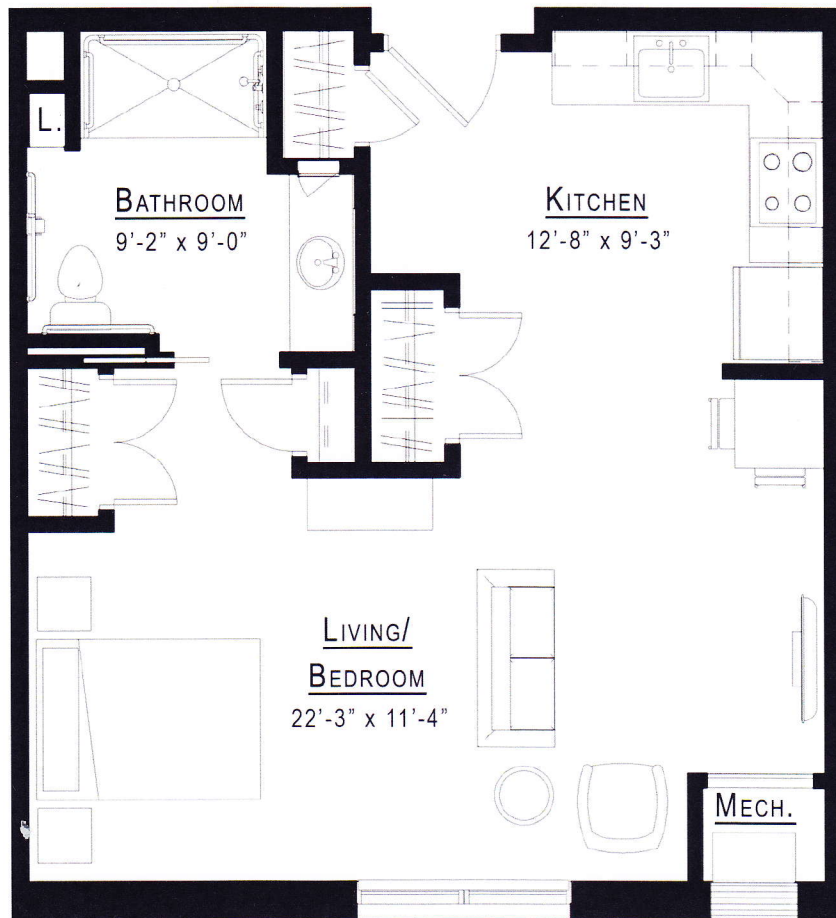

One Bedroom Suite

542 SF

GRAPHIC SCALE

Disclaimer: All room sizes shown are approximate and subject to change without notification. Furniture layouts are shown for illustrative purposes only.

Two Bedroom Suite

856 SF

GRAPHIC SCALE

Disclaimer: All room sizes shown are approximate and subject to change without notification. Furniture layouts are shown for illustrative purposes only.

Studio Suite

527 SF

GRAPHIC SCALE

Disclaimer: All room sizes shown are approximate and subject to change without notification. Furniture layouts are shown for illustrative purposes only.