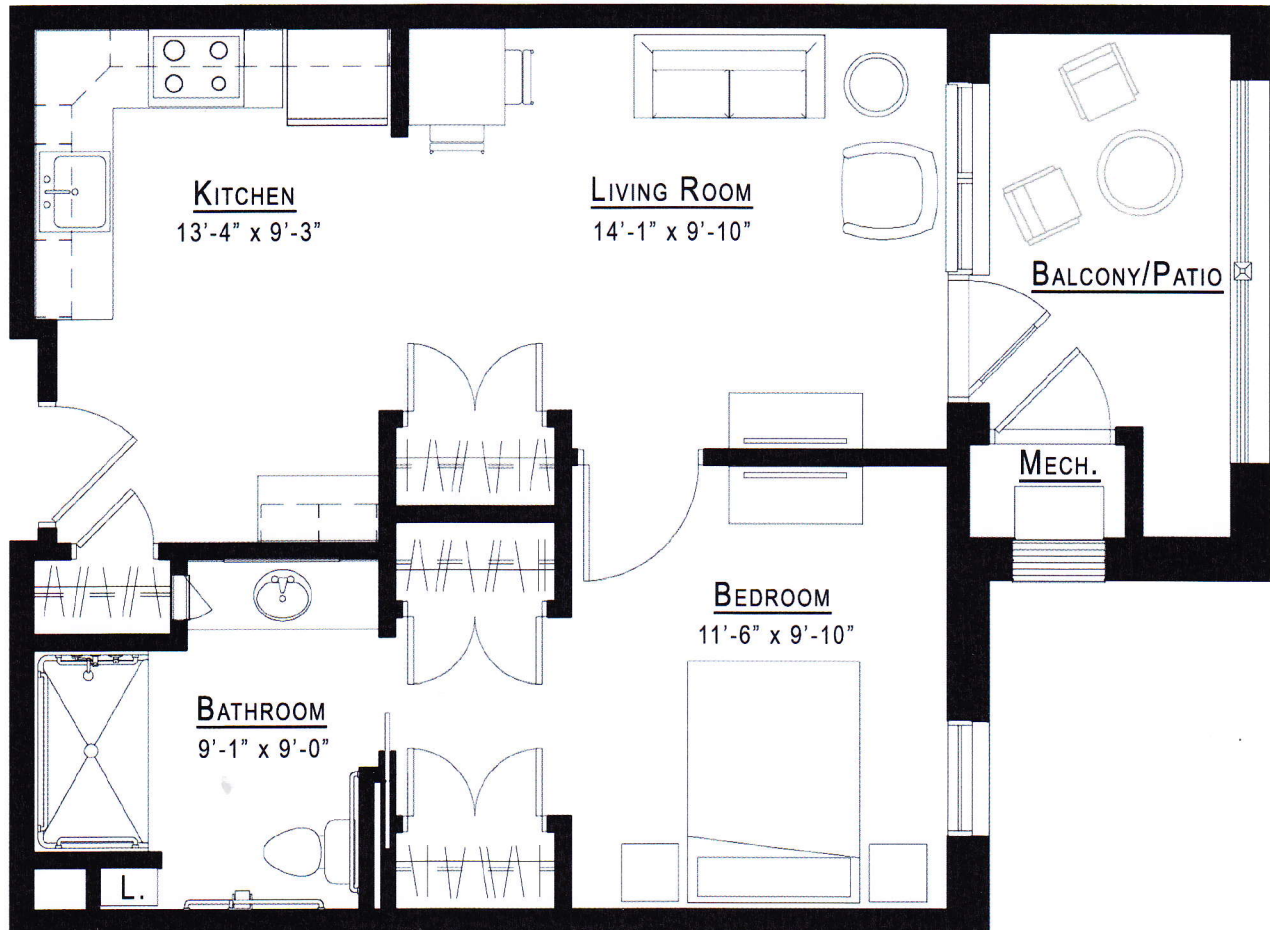

One Bedroom Suite

542 SF

GRAPHIC SCALE

Disclaimer: All room sizes shown are approximate and subject to change without notification. Furniture layouts are shown for illustrative purposes only.

Two Bedroom Suite

856 SF

GRAPHIC SCALE

Disclaimer: All room sizes shown are approximate and subject to change without notification. Furniture layouts are shown for illustrative purposes only.

Studio Suite

527 SF

GRAPHIC SCALE

Disclaimer: All room sizes shown are approximate and subject to change without notification. Furniture layouts are shown for illustrative purposes only.